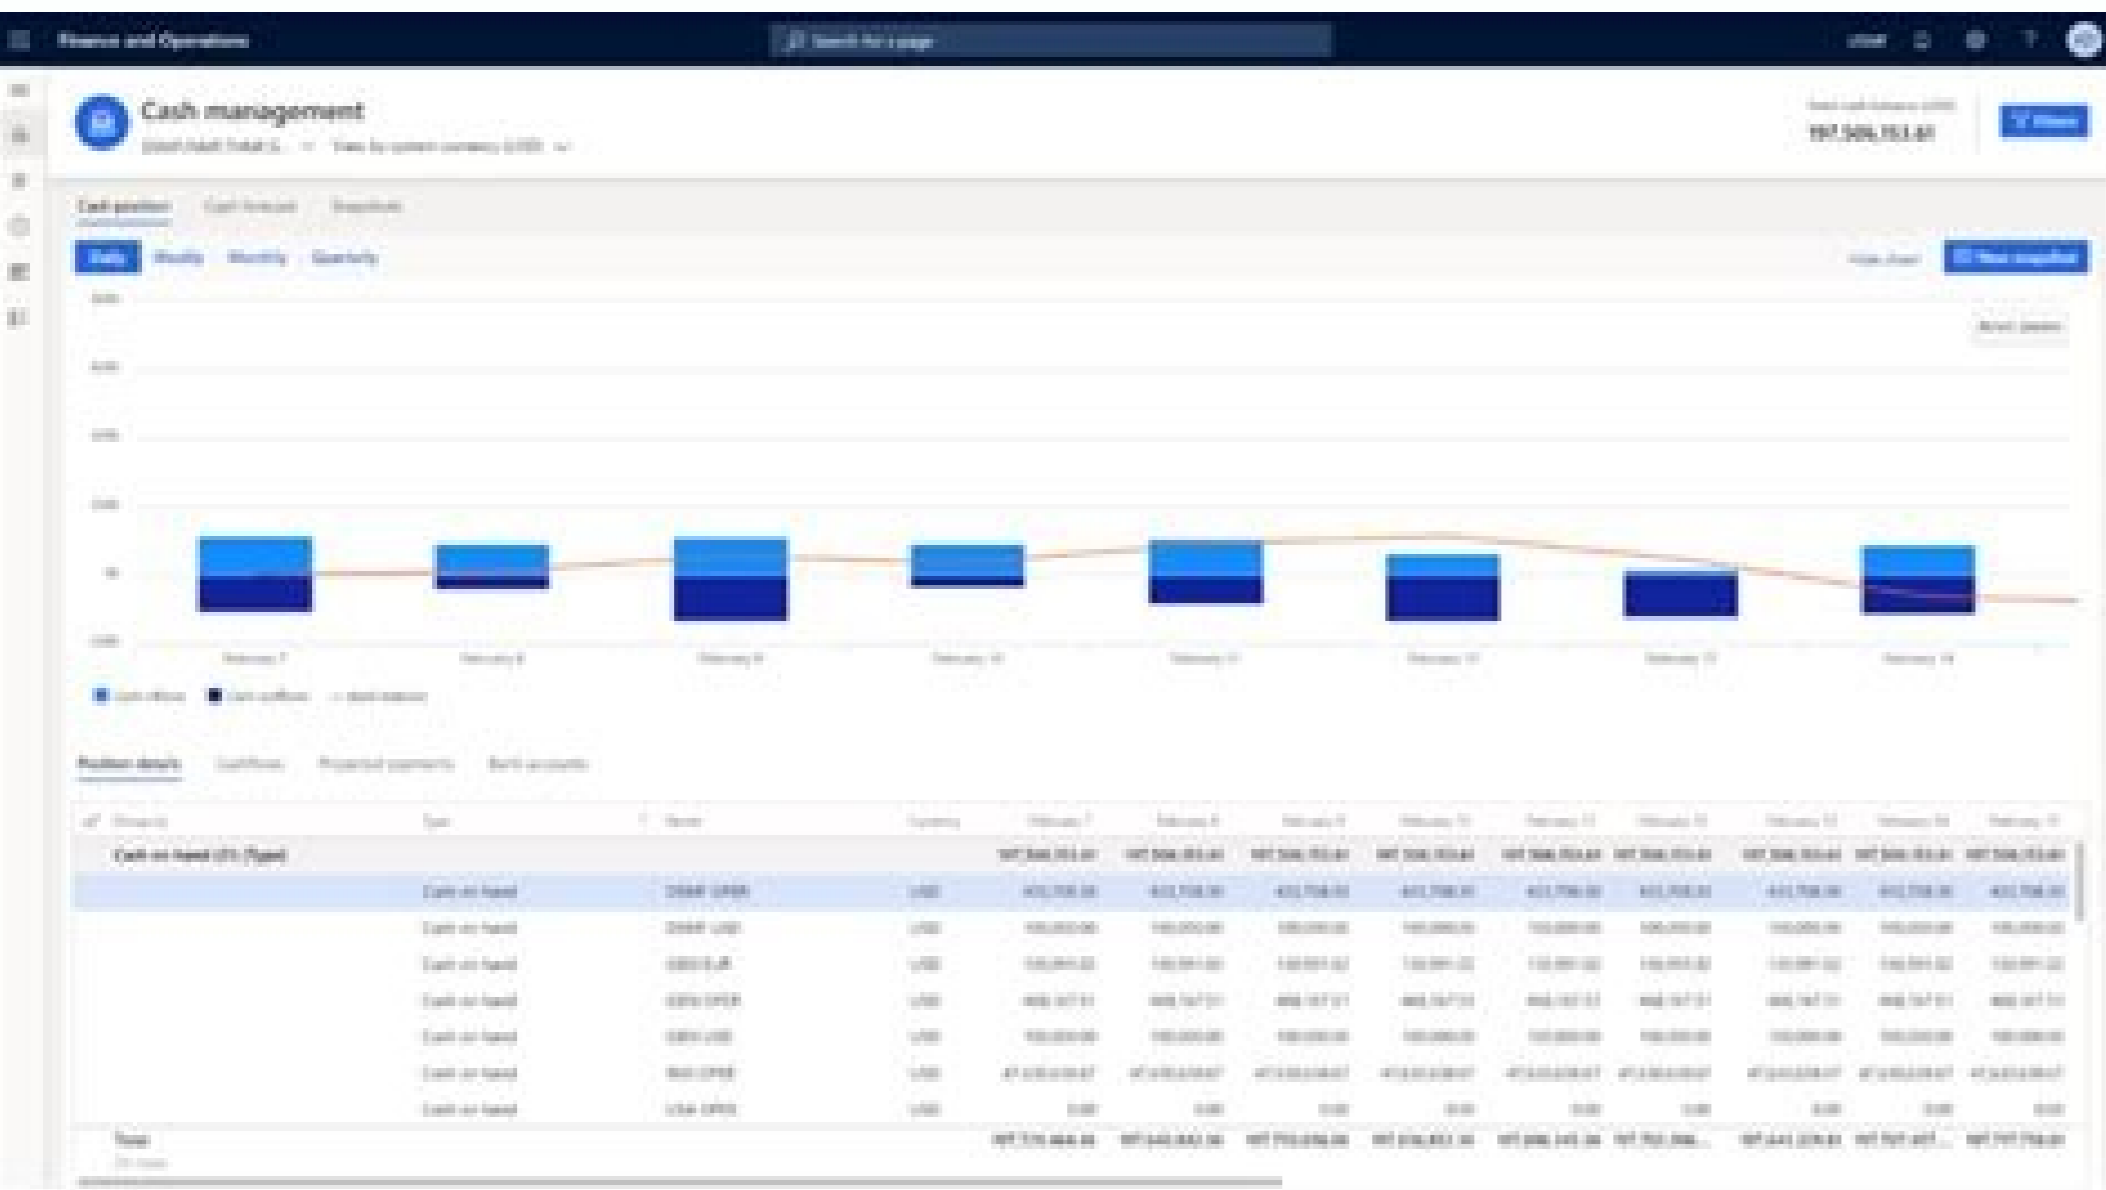

The (/ ð ə, ð i / ()) is a grammatical article in English, denoting persons or things already mentioned, under discussion, implied or otherwise presumed familiar to listeners, readers, or speakers.It is the definite article in English. The is the most frequently used word in the English language; studies and analyses of texts have found it to account for seven percent of all ... email protected] Lab Safety. Jan 25, 2022 · Science Laboratory Safety Test Answer Key Flinn Author: service. " This statement is Group of answer choices True Fal se Flag this Question Question 21 pts The following protection should always be used in lab room. the extra mile delicious alternatives to Page 3/8 Read each module, answer the quiz questions, and submit ...