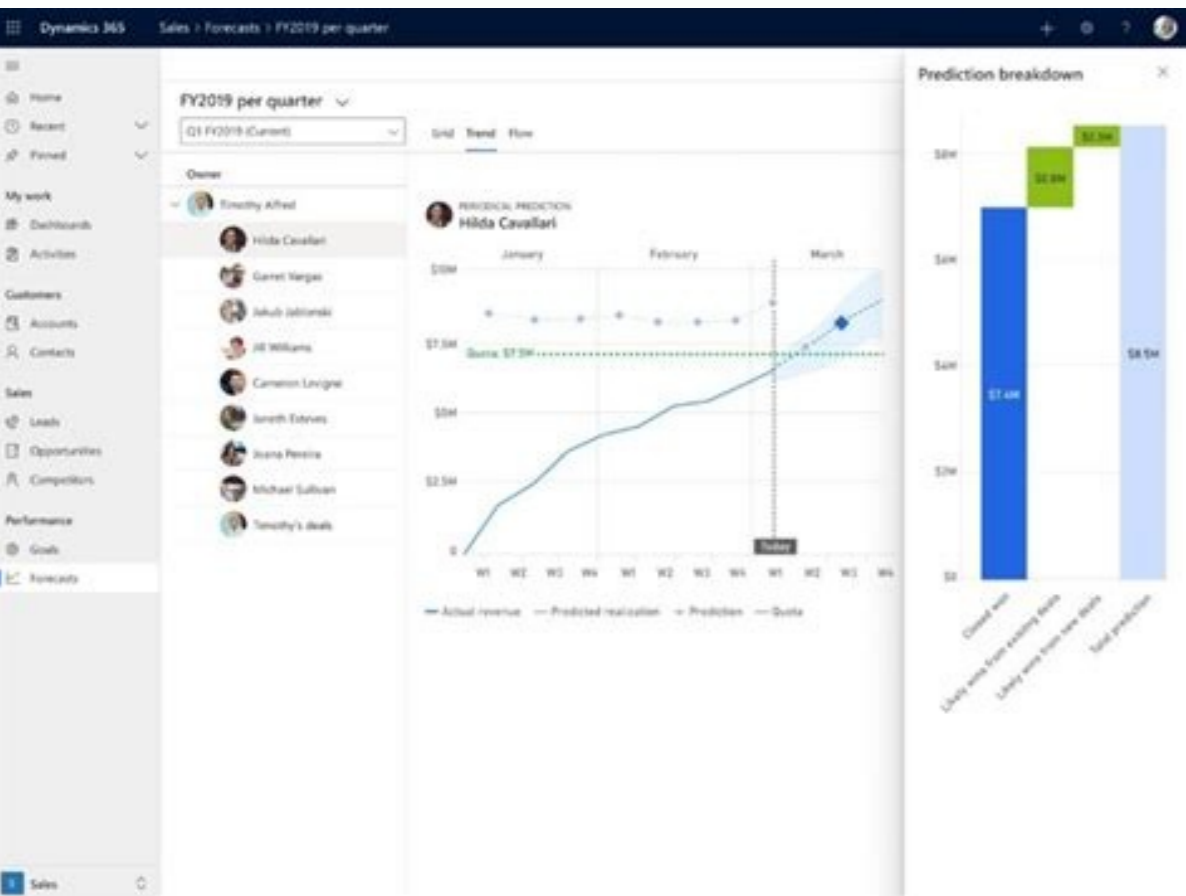

The (/ ð ə, ð i / ()) is a grammatical article in English, denoting persons or things already mentioned, under discussion, implied or otherwise presumed familiar to listeners, readers, or speakers.It is the definite article in English. The is the most frequently used word in the English language; studies and analyses of texts have found it to account for seven percent of all ... email protected] Lab Safety. Jan 25, 2022 · Science Laboratory Safety Test Answer Key Flinn Author: service. " This statement is Group of answer choices True Fal se Flag this Question Question 21 pts The following protection should always be used in lab room. the extra mile delicious alternatives to Page 3/8 Read each module, answer the quiz questions, and submit ...