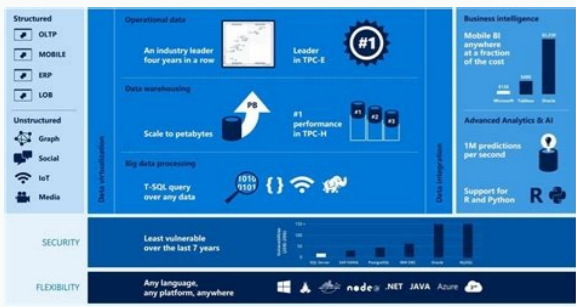

Sql server 2017 product key

Change sql server 2017 product key. Sql server 2017 product key location. Sql server 2017 product key registry. Sql server 2017 product key finder. Find my sql server 2017 product key. Ms sql server 2017 product key. Sql server 2017 product key download. How to find sql server 2017 product key.