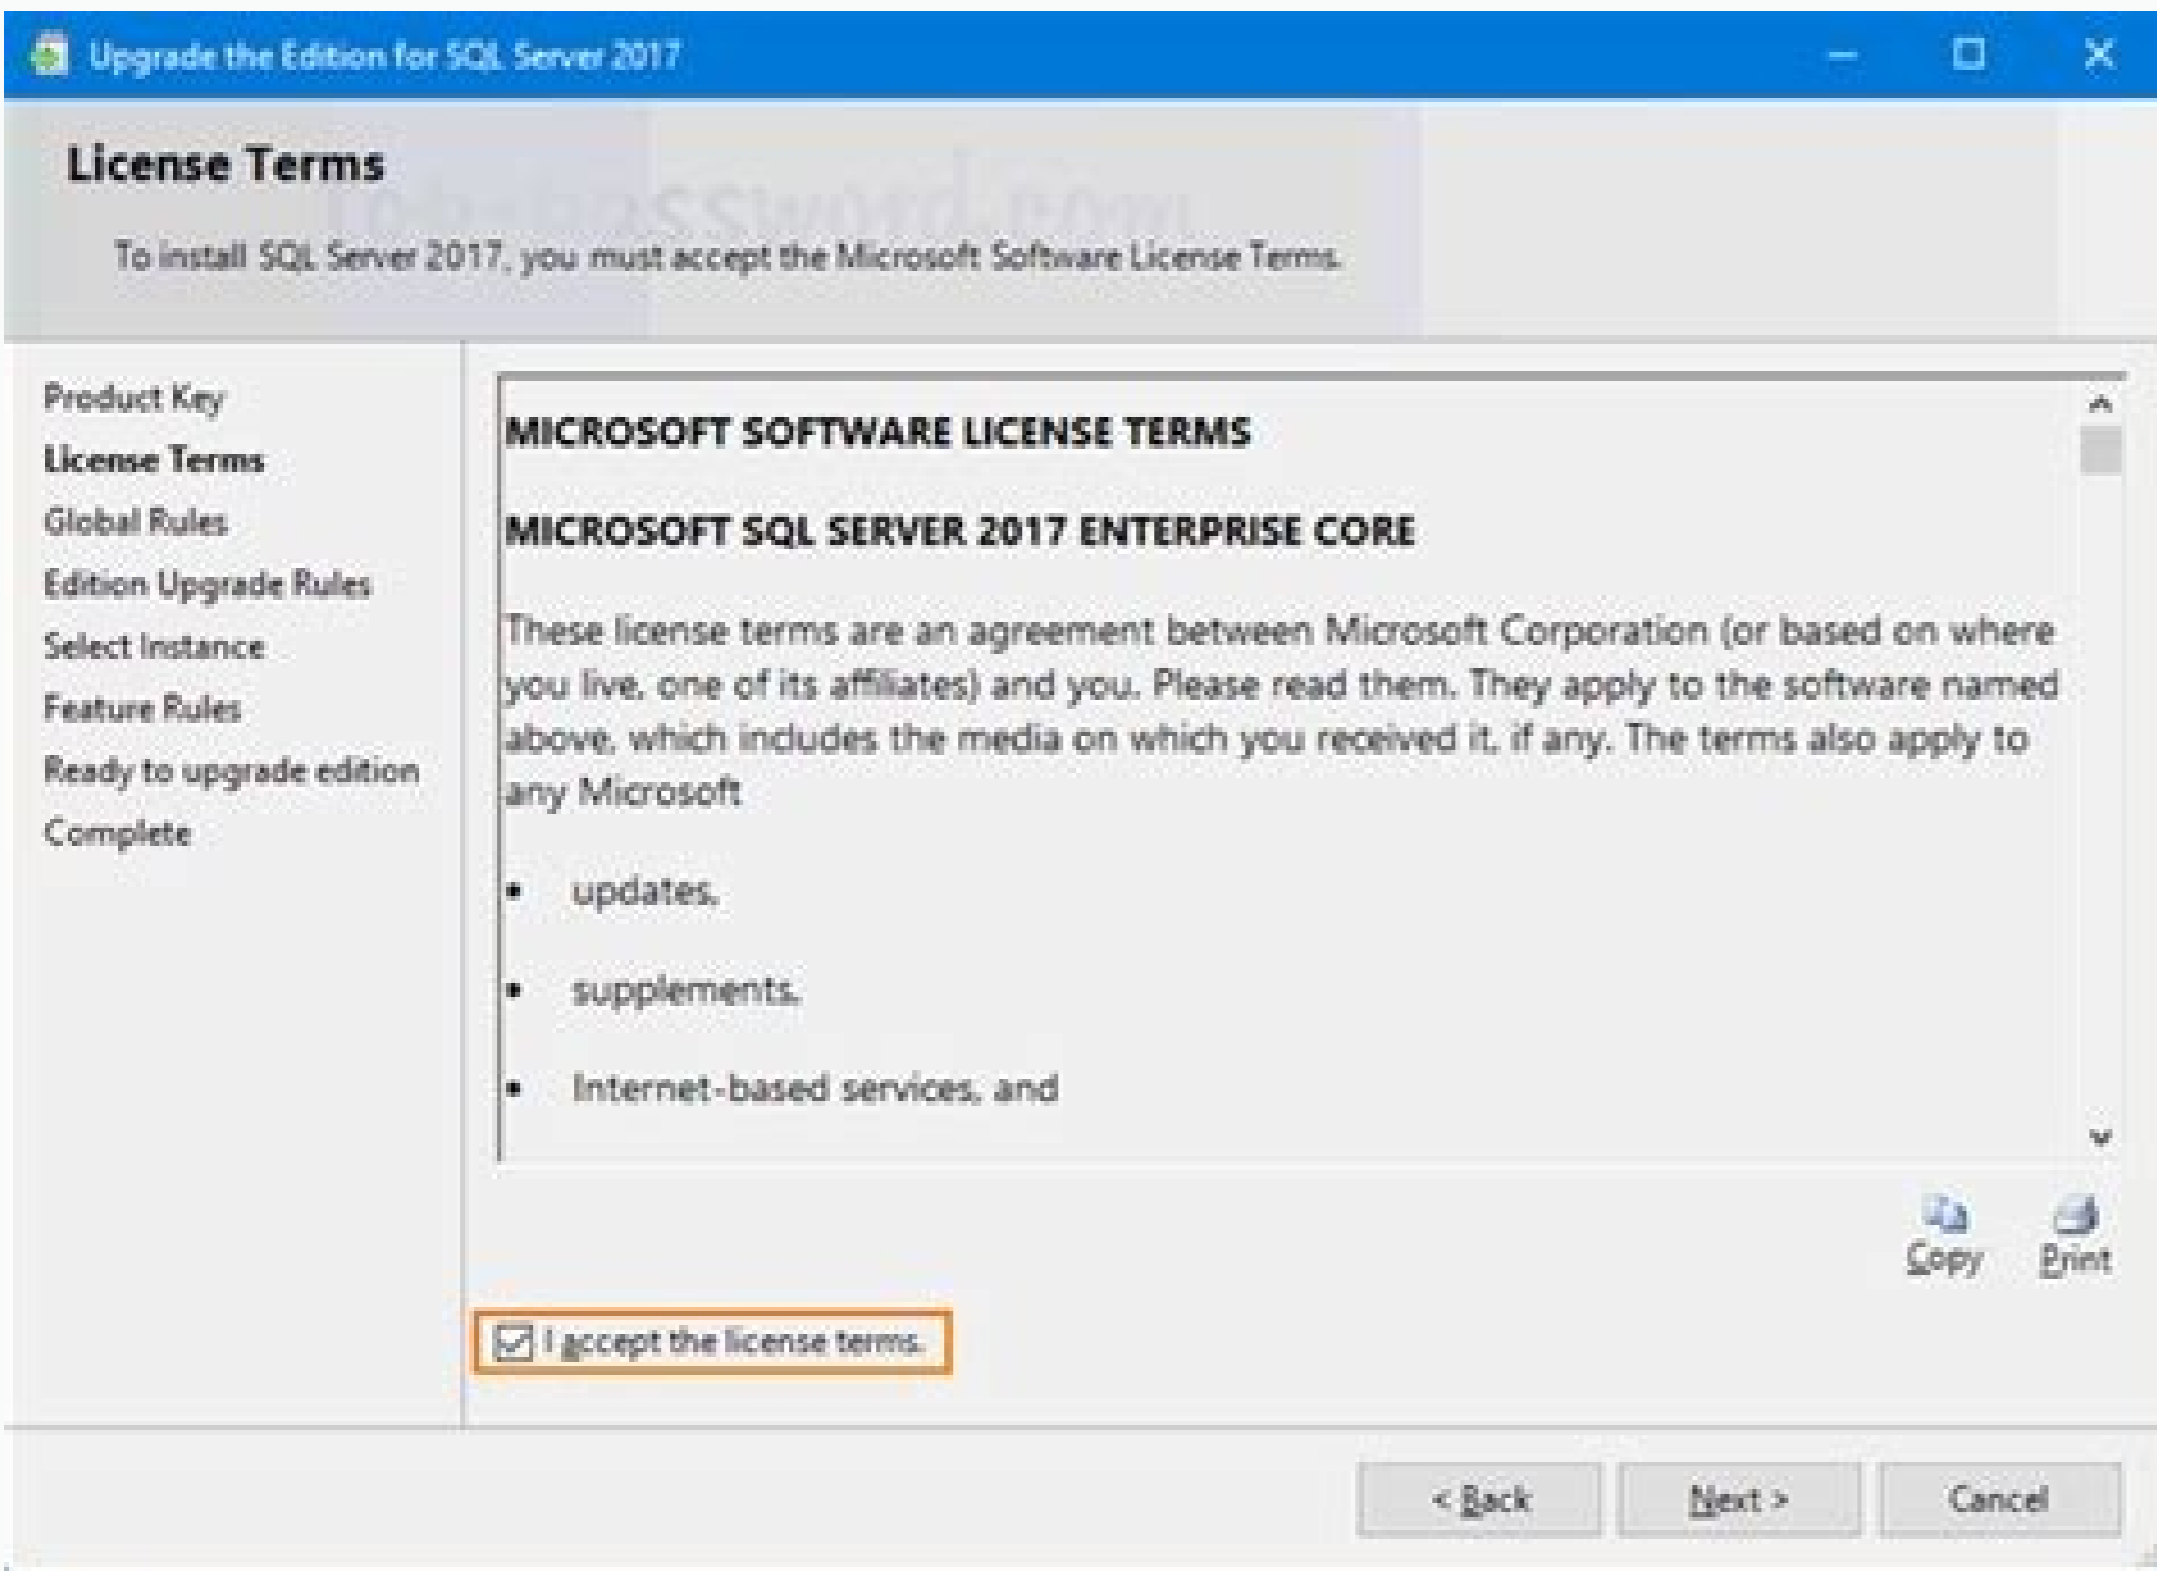

Sql server 2017 product key

Change sql server 2017 product key. Sql server 2017 product key location. Sql server 2017 product key registry. Sql server 2017 product key finder. Find my sql server 2017 product key. Ms sql server 2017 product key. Sql server 2017 product key download. How to find sql server 2017 product key.